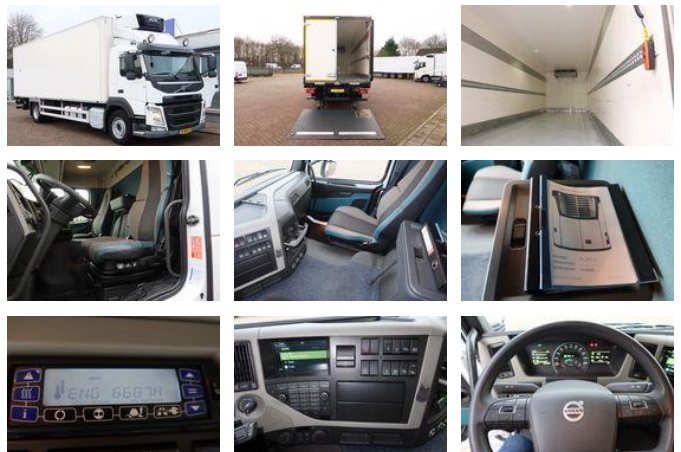

## Volvo FM FM 330 4x2 Koel/Vries + Klep Dhollandia 2500 kg

### General features

Brand	Volvo
Model	FM
Subcategory	Refrigerated
Licence plate	92-BLK-5
Odometer reading	448.000km
Construction year	2018
Date of first registration	11-10-2018
Color	White
Condition	Used
Fuel	Diesel
Emission class	Euro 6
Reference	92-blk-5

### Characteristics

Empty weight	11.381kg
Load capacity	10.619kg
GWV	22.000kg
Length	1.022cm
Width	260cm
Cabin	No
Cylinder contents	10.837cc

# Volvo FM FM 330 4x2 Koel/Vries + Klep Dhollandia 2500 kg