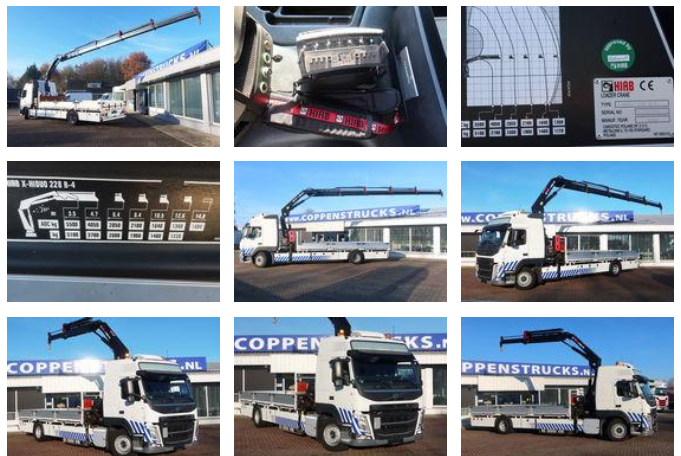

Volvo FM 330 4X2 Hiab x-HIDUO type 228 Radiografisch, 4X uitschuifbaar

General features

Brand	Volvo
Model	FM 330
Subcategory	Crane truck
Odometer reading	378.000km
Construction year	2018
Color	White
Condition	Used
Fuel	Diesel
Emission class	Euro 6
Reference	859964

Characteristics

Empty weight	13.000kg
Load capacity	7.500kg
Max. weight	20.500kg

Volvo FM 330 4X2 Hiab x-HIDUO type 228 Radiografisch, 4X uitschuifbaar

Technical specifications

Number of axes	2
Axis configuration	4x2
Transmission	Automatic
assets	330hp