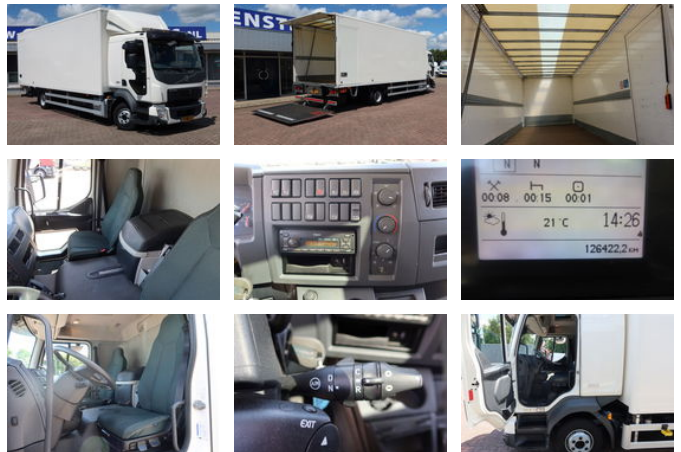

Volvo FL 210 Bak + Klep1500 kg Euro 6

General features

Brand	Volvo
Model	FL 210
Subcategory	Box
Odometer reading	126.000km
Construction year	2020
Color	white
Condition	Used
Fuel	Diesel
Emission class	Euro 6
Reference	77-BPJ-2

Characteristics

Empty weight	6.730kg
Load capacity	5.260kg
Max. weight	11.990kg
Length	934cm
Width	255cm
Cabin	no

Volvo FL 210 Bak + Klep1500 kg Euro 6

Technical specifications

Number of axes	2
Axis configuration	4x2
Transmission	Automatic
assets	210hp