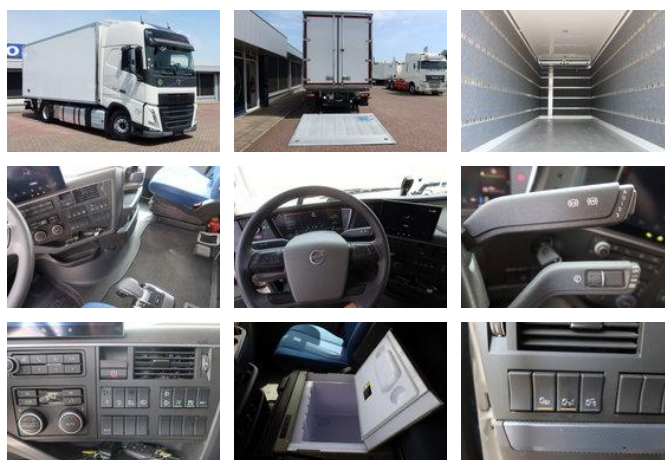

Volvo FH 420 Thermoking UT 1200 Koel/Vries/Verwarmen ART/ Museum/ Antiek transport

General characteristics

Brand	Volvo
Model	FH
Subcategory	Refrigerated
Meter reading	245.000km
Year of construction	2022
Colour	Wit
Condition	Used
Fuel	Diesel
Emission class	Euro 6e
Reference	385387

Properties

Single weight	12.080kg
Load capacity	5.845kg
GVW	20.500kg
Cabin	Sleeping cabin

Volvo FH 420 Thermoking UT 1200 Koel/Vries/Verwarmen ART/Museum/ Antiek transport

Technical specifications

Number of axes	2
Axis configuration	4x2
Transmission	Automatic
Assets	420

Accessories

- Lane Assist
- Air Suspension Seats
- LED lighting cargo area
- Lock diff
- Coupling Ringfeder
- Radio
- Toolbox stainless steel 2x
- Suspension seat 2x
- Outside temperature display
- Cruise control
- Anti-lock braking system
- Air conditioning
- Aluminium fuel tank
- Roof spoiler
- Electrically operated windows
- Refrigerator
- Air horn
- Air suspension
- Fog lights
- Navigation system
- Spare wheel
- Sleeper cab
- Coupling
- Heavy duty engine brake
- Visor
- Full air suspension
- Central doorlocking
- Heated driver's seat
- Alarmsystem
- ASR
- Electrically adjustable exterior mirrors