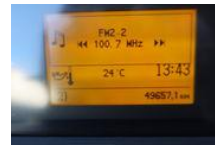

Volvo FE 250 Bakwagen + Dhollandia klep 2500 KG. 49.000 KM!!

General features

Brand	Volvo
Model	FE 250
Subcategory	Box
Odometer reading	49.000km
Construction year	2019
Date of first registration	11-03-2019
Color	White
Condition	Used
Fuel	Diesel
Emission class	Euro 6
Reference	03-BNB-6

Characteristics

Empty weight	9.505kg
Load capacity	10.995kg
GWV	20.500kg
Length	1.053cm
Width	255cm
Cabin	Sleeper cabin
Cylinder contents	7.698cc

Volvo FE 250 Bakwagen + Dhollandia klep 2500 KG. 49.000 KM!!

Technical specifications

Number of axes	2
Axis configuration	4x2
Transmission	Automatic
Engine output	188kw

Description

Dealer served.

Accessories

- Camera system
- Comfort seat 2x with heating
- LED- lighting
- LED lighting cargo area
- Lock diff
- Rear air suspension
- Alarmsysteem class 1
- Suspension seat 2x
- Radio/USB
- Immobiliser
- Outside temperature display
- Cruise control
- Anti-lock braking system
- Reversing camera
- Air conditioning
- Aluminium fuel tank
- Comfort seat with heating
- Roof spoiler
- Electrically operated windows
- Sleeper cab
- Heavy duty engine brake
- Visor
- Central doorlocking
- Heated driver's seat
- Electrically adjustable exterior mirrors