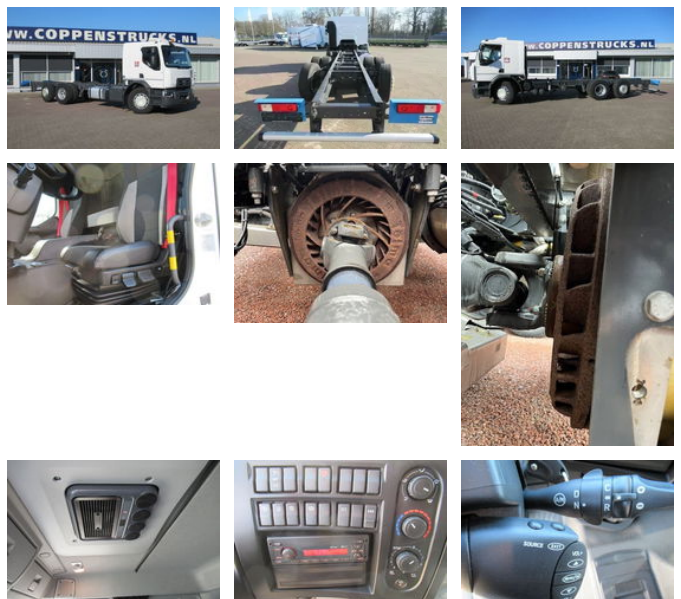

Characteristics

Cabin

Sleeper cabin