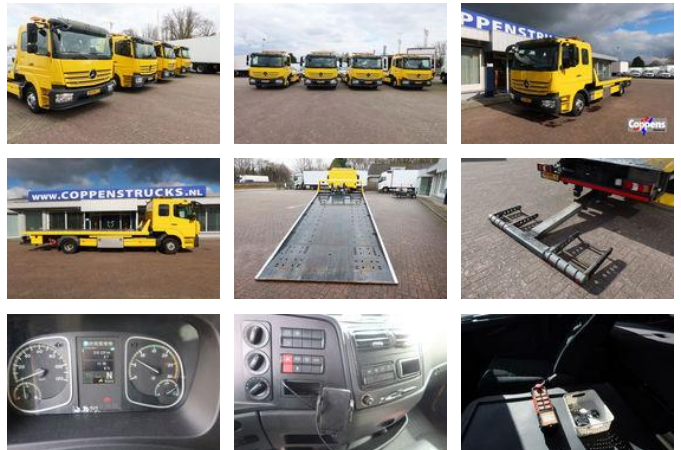

Mercedes-Benz Atego 1221 L Takel wagen 6 Persoons

General features

Brand	Mercedes-Benz
Model	Atego
Subcategory	Car transporter
Odometer reading	215.225km
Construction year	2019
Date of first registration	13-06-2019
Condition	Used
Fuel	Diesel
Emission class	Euro 6
Reference	90-BNL-50

Characteristics

Empty weight	6.965kg
Load capacity	5.025kg
GWV	11.990kg
Length	899cm
Width	240cm
Cabin	cabin.crew_cab
Cylinder contents	5.132cc

Mercedes-Benz Atego 1221 L Takel wagen 6 Persoons

Technical specifications

Number of axes	2
Axis configuration	4x2
Transmission	Automatic
Engine output	155kw

Description

6 Seat 2x Winch Brille Plateau length 575 cm

Accessories

- Suspension seat
- Rear air suspension
- Flashing lights - Strobe lights - Work lights
- Tool box stainless steel
- Immobiliser
- Outside temperature display
- Power steering
- Cruise control
- Anti-lock braking system
- Comfort seat with heating
- Electrically operated windows
- Air horn
- Radio/CD player
- Heavy duty engine brake
- Spotlights
- Visor
- Central doorlocking
- Heated driver's seat
- ASR
- Electrically adjustable exterior mirrors