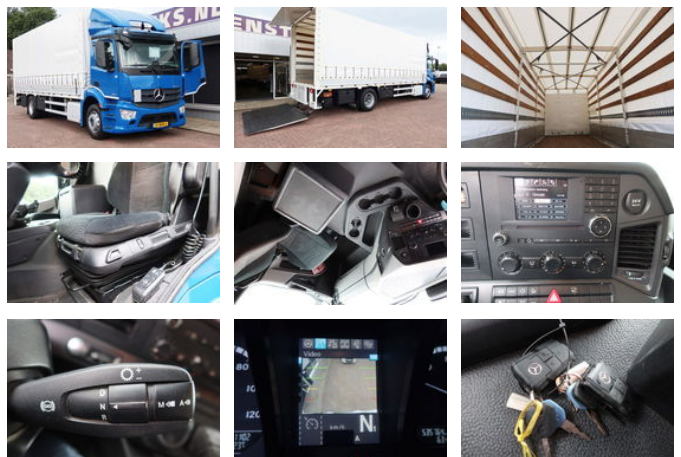

Mercedes-Benz Antos 1924L

General features

Brand	Mercedes-Benz
Model	Antos
Subcategory	Tilt
Licence plate	41bhr6
Odometer reading	535.000km
Construction year	2016
Date of first registration	28-09-2016
Color	White
Condition	Used
Fuel	Diesel
Emission class	Euro 6
Reference	41-BHR-6

Characteristics

Empty weight	9.235kg
Load capacity	9.765kg
Max. weight	19.000kg
Length	950cm
Width	254cm
Cabin	No
Cylinder contents	7.698cc

Mercedes-Benz Antos 1924L

Technical specifications

Number of axes	2
Axis configuration	4x2
Transmission	Automatic
assets	240kw