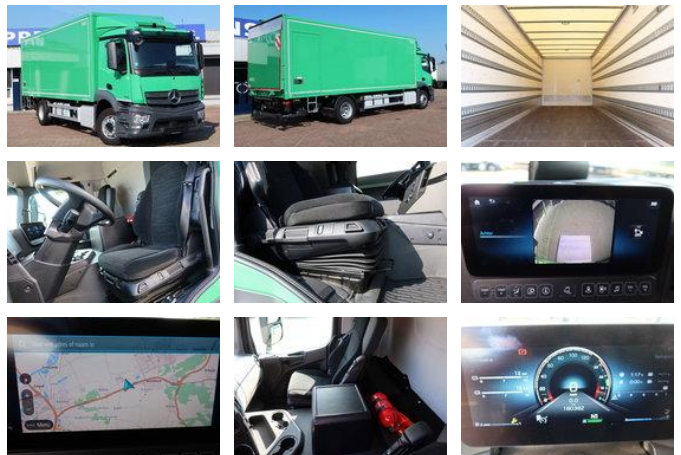

Mercedes-Benz Actros 1924 L

General features

Brand	Mercedes-Benz
Model	Actros
Subcategory	Box
Licence plate	bd-380-h
Odometer reading	180.000km
Construction year	2022
Date of first registration	11-04-2022
Condition	Used
Fuel	Diesel
Emission class	Euro 6
Reference	bd-380-h

Characteristics

Empty weight	9.140kg
Load capacity	8.860kg
GVW	18.000kg
Length	954cm
Width	255cm
Cabin	No
Cylinder contents	7.698cc

Mercedes-Benz Actros 1924 L

Technical specifications

Number of axes	2
Axis configuration	4x2
Transmission	Automatic
Engine output	175hp