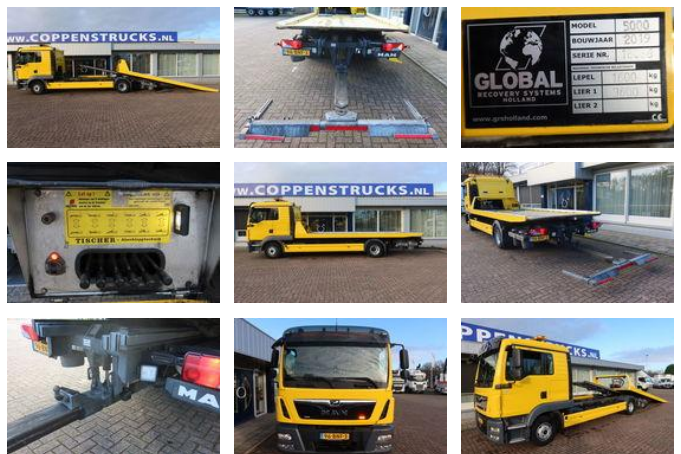

MAN TGL 12.220 Takel-Bergingswagen 6 Persoons cabine

General features

Brand	MAN
Model	TGL 12.220
Subcategory	Loading ramp
Licence plate	96-BNF-3
Odometer reading	238.000km
Construction year	2019
Color	Yellow
Condition	Used
Fuel	Diesel
Emission class	Euro 6
Reference	96-BNF-3

Characteristics

Empty weight	7.460kg
Load capacity	4.530kg
GWV	11.990kg
Cabin	No

MAN TGL 12.220 Takel-Bergingswagen 6 Persoons cabine

Technical specifications

Number of axes	2
Axis configuration	4x2
Transmission	Automatic
Engine output	220hp