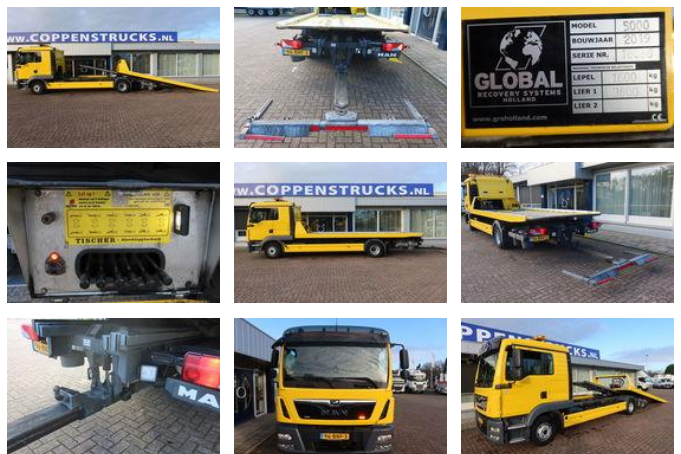

## MAN TGL 12.220 Takel-Bergingswagen 6 Persoons cabine

### General features

Brand	MAN
Model	TGL 12.220
Subcategory	Tow-recovery
Licence plate	96-BNF-3
Odometer reading	238.000km
Construction year	2019
Color	Yellow
Condition	Used
Fuel	Diesel
Emission class	Euro 6
Reference	96-BNF-30

# MAN TGL 12.220 Takel-Bergingswagen 6 Persoons cabine

## Technical specifications

Number of axes	2
Axis configuration	4x2
Transmission	Automatic
Engine output	220hp