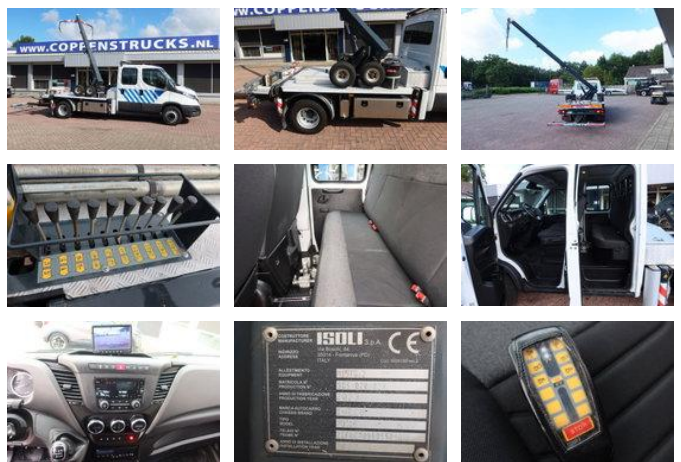

Iveco Daily 70 C 16 Recovery-truck, Bergingswagen, Apschlep. 7 Persoons. ALS NIEUW

General characteristics

Brand	Iveco
Model	Daily 70
Subcategory	Tow truck
Meter reading	42.000km
Year of construction	2023
Colour	Wit
Condition	Used
Fuel	Diesel
Emission class	Euro 6
Reference	5040860

Properties

Cabin	cabin.
Number of doors	4

Iveco Daily 70 C 16 Recovery-truck, Bergingswagen, Apschlep. 7 Persoons. ALS NIEUW

Technical specifications

Transmission	Manual transmission
--------------	---------------------

Assets	160hp
--------	-------

Description

7-person version with the Insoli System. LIKE NEW.

Accessories

- Lane Assist
- Airbag
- Camera system
- Rear air suspension
- Alarmsysteem class 1
- Outside temperature display
- Cruise control
- Anti-lock braking system
- Reversing camera
- Air conditioning
- Central locking
- Electrically operated windows
- PTO
- Electrically adjustable exterior mirrors