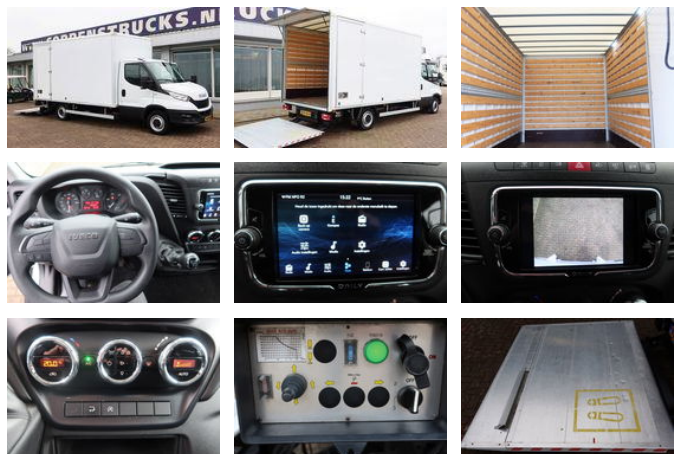

Iveco Daily 35S14 Bak + Klep

General features

Brand	Iveco
Model	Daily 35S14
Subcategory	Box van
Licence plate	VGV-60-H
Odometer reading	89.000km
Construction year	2020
Date of first registration	07-09-2020
Color	White
Condition	Used
Fuel	Diesel
Emission class	Euro 6
Reference	VGV-60-H

Characteristics

Empty weight	2.650kg
Load capacity	850kg
GWV	3.500kg
Length	675cm
Width	223cm
Cylinder contents	2.287cc

Iveco Daily 35S14 Bak + Klep

Technical specifications

Number of axes	2
Axis configuration	4x2
Transmission	Manual
Engine output	100kw