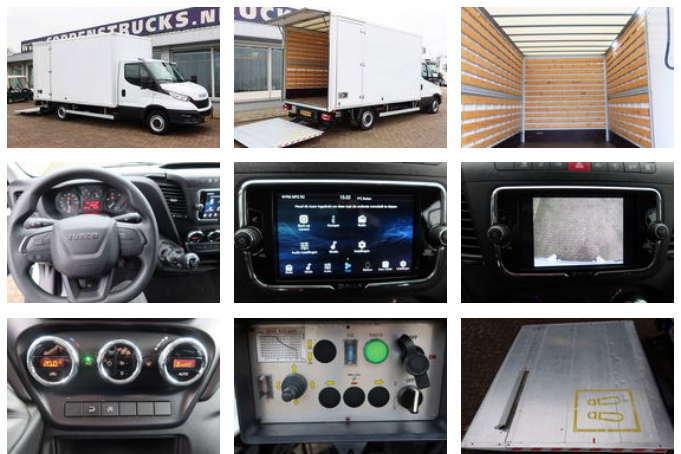

## Iveco Daily 35S14 Bak + Klep

### General features

Brand	Iveco
Model	Daily 35S14
Subcategory	Box van
Licence plate	VGV-60-H
Odometer reading	89.000km
Construction year	2020
Date of first registration	07-09-2020
Color	White
Condition	Used
Fuel	Diesel
Emission class	Euro 6
Reference	VGV-60-H

### Characteristics

Empty weight	2.650kg
Load capacity	850kg
GWV	3.500kg
Length	675cm
Width	223cm
Cylinder contents	2.287cc

## Technical specifications

Number of axes	2
Axis configuration	4x2
Transmission	Manual
Engine output	100kw