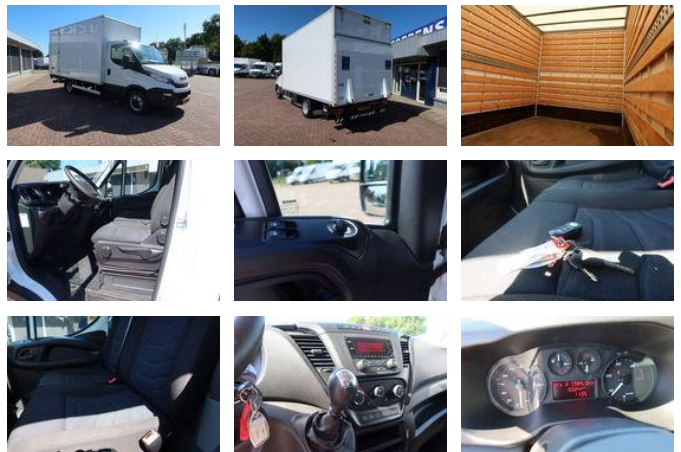

## Iveco Daily 35 C 14 Bak+Klep

### General features

Brand	Iveco
Subcategory	Box van
Licence plate	V-270-XD
Odometer reading	103.500km
Construction year	2019
Date of first registration	20-02-2019
Color	White
Condition	Used
Fuel	Diesel
Emission class	Euro 6
Reference	V-270-XD

### Characteristics

Empty weight	2.825kg
Load capacity	675kg
GWV	3.500kg
Width	220cm
Cylinder contents	2.287cc