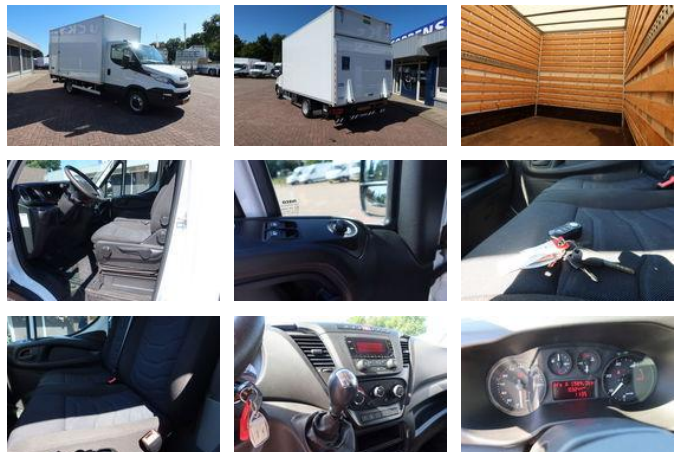

Iveco Daily 35 C 14 Bak+Klep

General features

| | |
|----------------------------|------------|
| Brand | Iveco |
| Subcategory | Box van |
| Licence plate | V-270-XD |
| Odometer reading | 103.500km |
| Construction year | 2019 |
| Date of first registration | 20-02-2019 |
| Color | White |
| Condition | Used |
| Fuel | Diesel |
| Emission class | Euro 6 |
| Reference | V-270-XD |

Characteristics

| | |
|-------------------|---------|
| Empty weight | 2.825kg |
| Load capacity | 675kg |
| GWV | 3.500kg |
| Width | 220cm |
| Cylinder contents | 2.287cc |

Iveco Daily 35 C 14 Bak+Klep

Technical specifications

| | |
|----------------|--------|
| Number of axes | 2 |
| Transmission | Manual |
| Engine output | 100kw |

Accessories

- Wooden floor
- Airbag
- Lat to lath timbered
- Radio
- Beifahrerbank
- Anti-lock braking system
- Central locking
- Side door