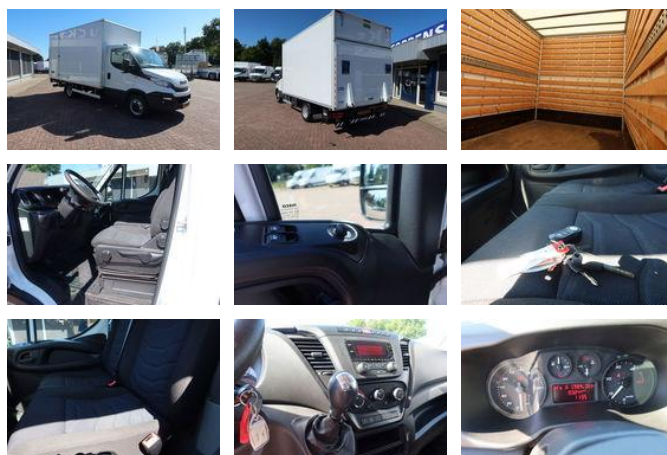

Iveco Daily 35 C 14 Bak+Klep

General features

Brand	Iveco
Subcategory	Box van
Licence plate	V270XD
Odometer reading	103.500km
Construction year	2019
Date of first registration	20-02-2019
Color	white
Condition	Used
Fuel	Diesel
Emission class	Euro 6
Reference	V-270-XD

Characteristics

Empty weight	2.825kg
Load capacity	675kg
Max. weight	3.500kg
Width	220cm
Cylinder contents	2.287cc

Iveco Daily 35 C 14 Bak+Klep

Technical specifications

Number of axes	2
Transmission	Manual
assets	100kw