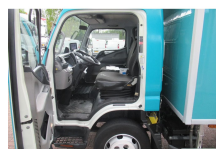

T.: [+31 \(0\)73 532 27 76](tel:+3120735322776)

E.: info@coppenstrucks.nl

Rijksweg 24

5386 LD, Geffen

Netherlands

Mitsubishi 9 C 18 Thermoking V 800 Max V -800

Construction	Refrigerated/freezer transport
Year	2018
Id	Z10446
Axle configuration	4x2
Transmission	Automatic
Mileage	76.000 km
Fuel	Diesel
Emissionclass	Euro 6
Power	132 kW (180 PK)
Gross weight	8.550 kg
Load capacity	3.940 kg
Weight	4.610 kg
Total length	715 cm
Total width	238 cm
Cabin kind	Day
Construction data	length box: 530 cm width box: 224 cm height box: 210 cm
Accessories	Electrically operated windows Navigation system Reversing camera Side door